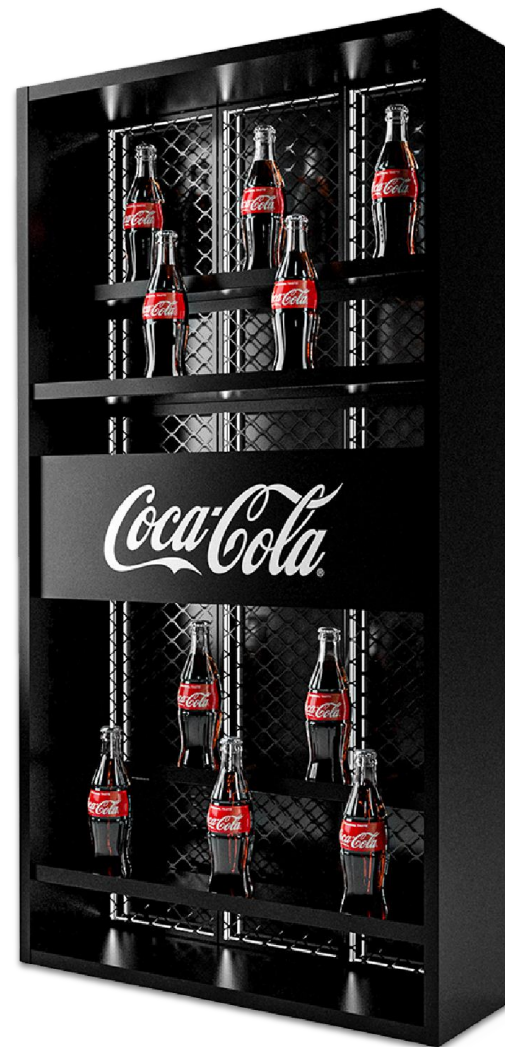

Powerade Gondola End Display

SIZE: 2200*1300*740

MATERIAL: Metal frame/Plastic/Electronic devices

BRANDING: illuminated Powerade logo on both side
+LED on the back side of the shelves.

PACKING DETAILS: -

77084-1 GR331832 GREECE | 80 pcs

SIZE: L1500mm, D: 625,,m H 2425mm

MATERIAL: 100% metal structure : lock section, plate and expandalt plate

BRANDING: Top 3 shelves illuminated from below
Illuminated Coke header

PACKING DETAILS: -

70382-33 PL02373 POLAND | 60 pcs

Coca-Cola display case for bottles

SIZE: 600x150x1110mm

MATERIAL: Metal

BRANDING: CC Logo

PACKING DETAILS: -

77182-1 BIH2300261 BOSNIA & HERZEGOVINA | 5 pcs

Coke & Meals impressive rack

SIZE: 80x120x160 cm